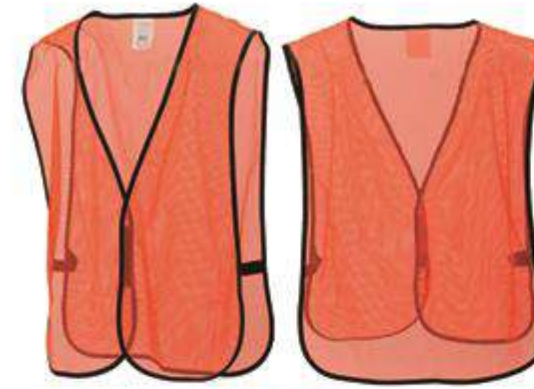

Color: Hi-Viz Green Hi-Viz Orange

Tips: Color can be customized

MODEL: Y-1045

DESC.: 5cm width PVC reflective tape

Velcro closure

Color: Hi-Viz Green Hi-Viz Orange

Tips: Color can be customized

Conforms to EN ISO20471